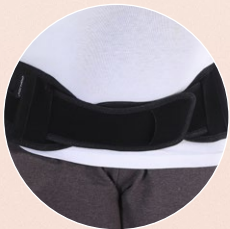

Adjustable back pad:

to help provide additional support and compression in the back area

Four posterior rigid stays:

for extra support in the lumbar area

Bilateral straps:

to help provide adjustable relief. Tightness can be adjusted according to individual needs and level of pain

Anatomical shape: follows the natural contours of a pregnant body for an improved fit, with no pressure on the abdomen

Stylish maternity belt: featuring feminine details (silver threads and scalloped edge design)

Thin, soft and breathable fabric: for a comfortable fit

Ergonomic front panel: for comfort when sitting or standing

Easy-to-use with simple, hook-loop closure: patients can quickly adjust the belt to the desired level of comfort

Removable elastic strap: for lower abdominal support. Easy application

DONJOY®

MyBabyStrap®

ORDERING INFORMATION

Part Number	Waist Circumference
82-0276	80 – 150 cm

Latex free

Ventral height: 8 cm

Dorsal height: 22 cm